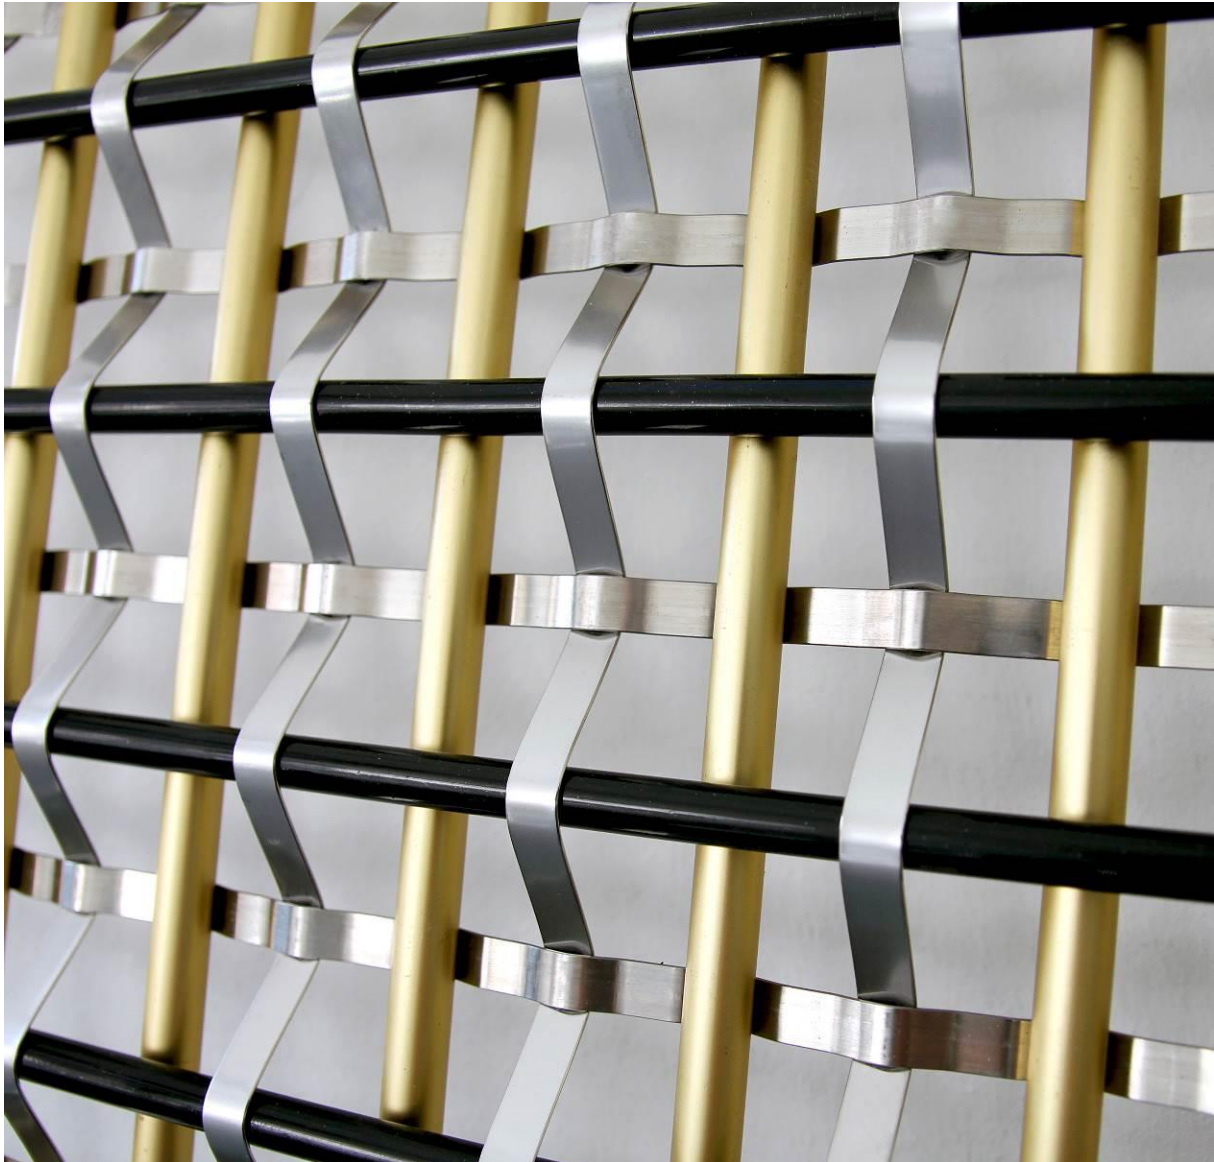

WEAVING IDEAS

LARGO-FORTIS

Open Area:
/

Weight:
/

Max. Width:
~ 3,0 m – 118"

W.S. TYLER – U.S.A.

8570 Tyler Boulevard · Mentor, OH 44060
Phone: 440-974-1047 · Fax: 440-974-0921
E-Mail: archsales@wstyler.com
Web: www.tylerdesignmesh.com